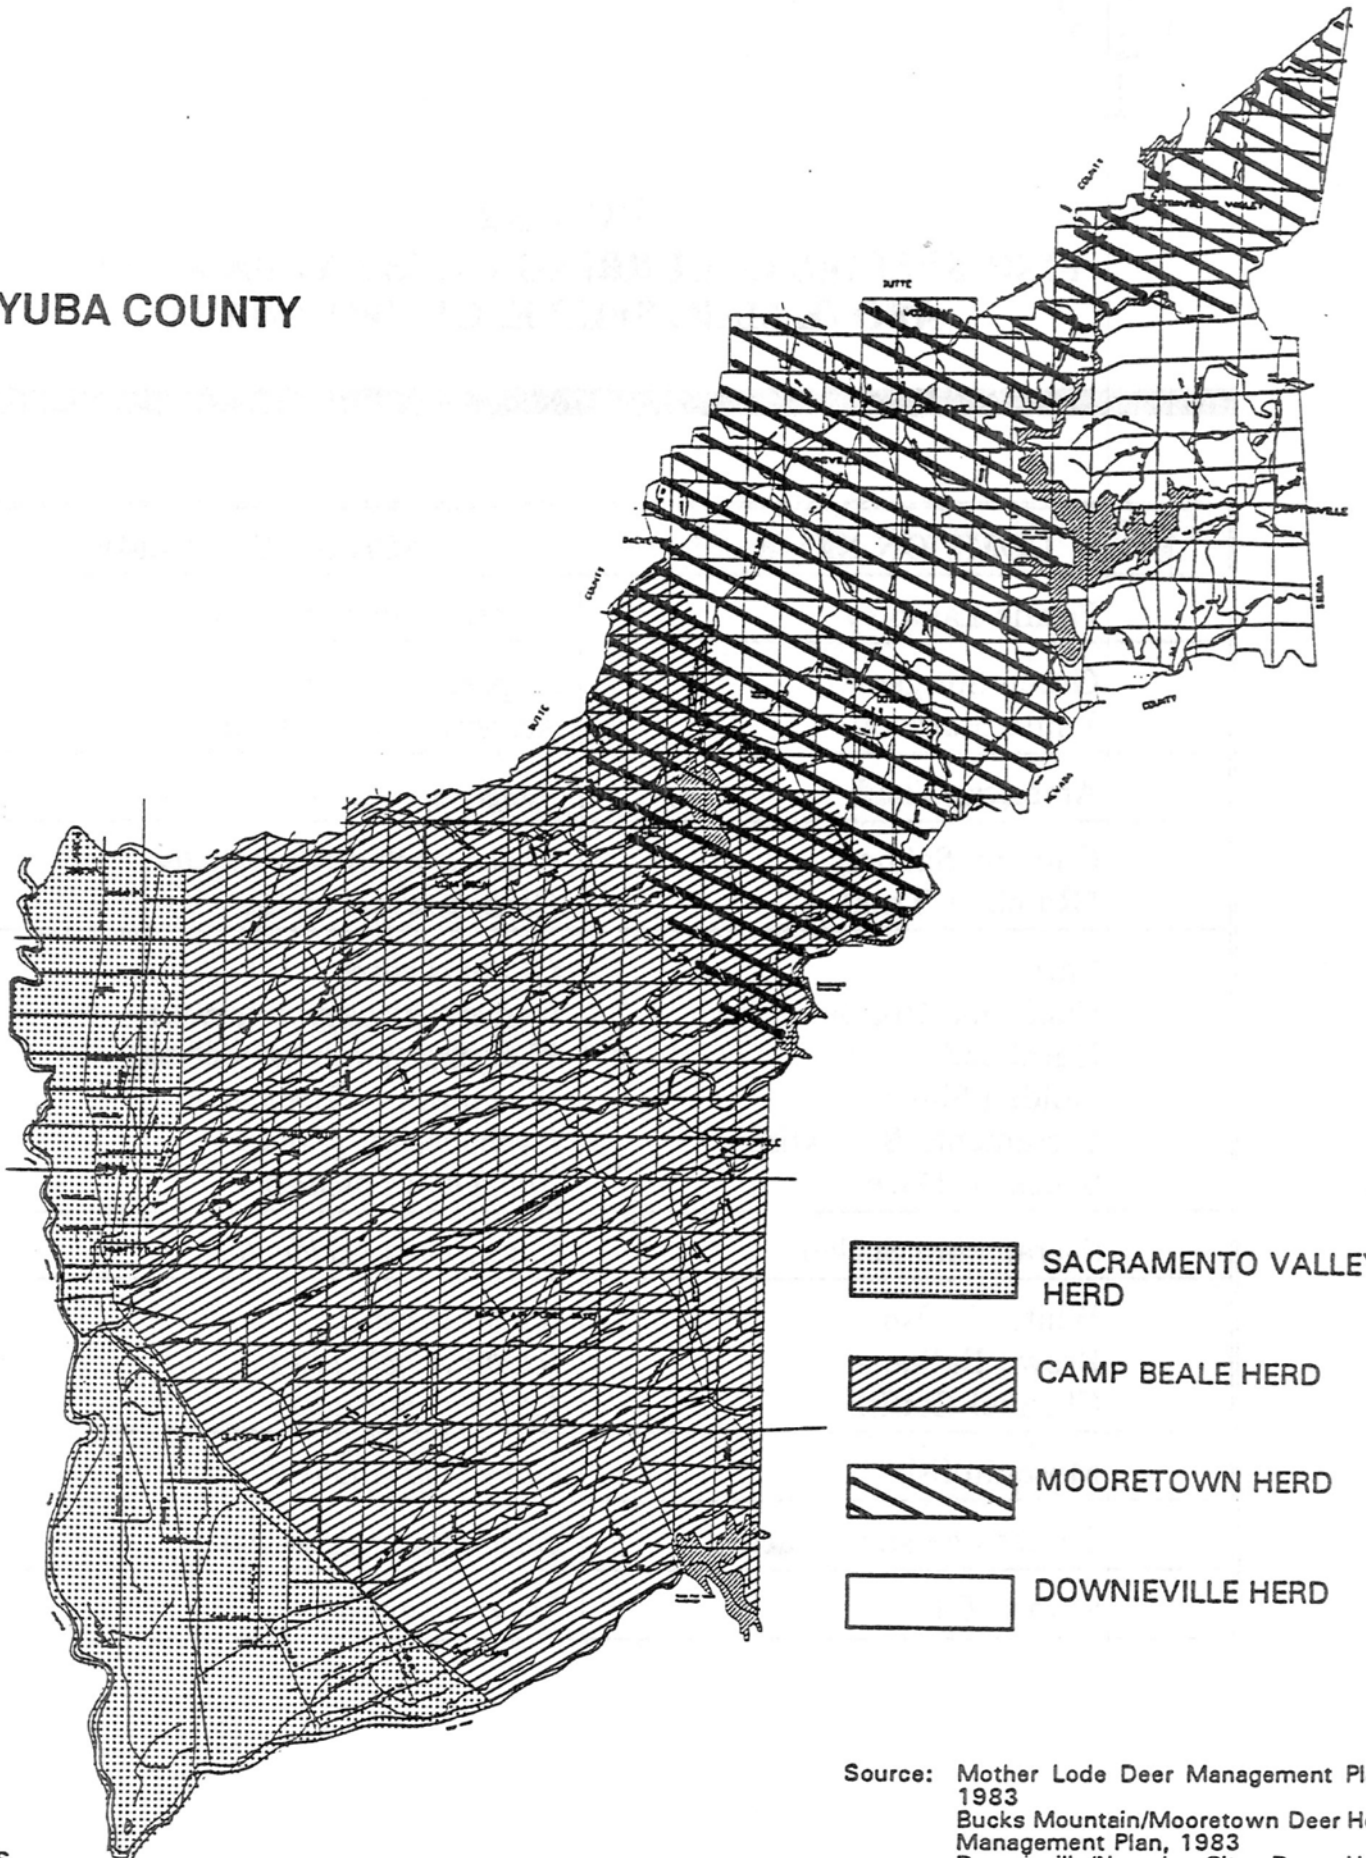

APPENDIX F

Deer Herds Map

YUBA COUNTY

-  SACRAMENTO VALLEY HERD
-  CAMP BEALE HERD
-  MOORETOWN HERD
-  DOWNIEVILLE HERD

Source: Mother Lode Deer Management Plan, 1983
Bucks Mountain/Mooretown Deer Herd Management Plan, 1983
Downieville/Nevada City Deer Herd Management Plan 1983